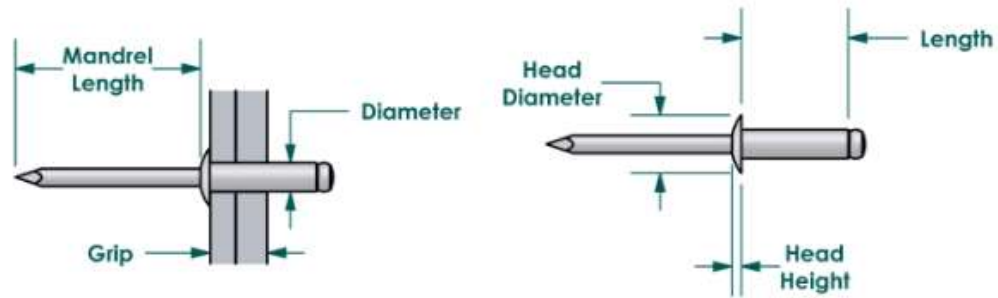

## Product Images

## Product details

|                                |              |
|--------------------------------|--------------|
| <b>Bolt Depot Product #:</b>   | 15300        |
| <b>Units:</b>                  | US           |
| <b>Category:</b>               | Blind rivets |
| <b>Subcategory:</b>            | Standard     |
| <b>Head style:</b>             | Dome         |
| <b>Material:</b>               | Aluminum     |
| <b>Mandrel material:</b>       | Aluminum     |
| <b>Rivet diameter:</b>         | 1/8"         |
| <b>Minimum grip:</b>           | 3/16"        |
| <b>Maximum grip:</b>           | 1/4"         |
| <b>Trade size:</b>             | 44           |
| <b>Rivet type:</b>             | Standard     |
| <b>Drill bit size:</b>         | #30          |
| <b>Head diameter:</b>          | 0.250"       |
| <b>Head height:</b>            | 0.040"       |
| <b>Minimum mandrel length:</b> | 1.06"        |
| <b>Tensile strength:</b>       | 150lbs       |
| <b>Shear strength:</b>         | 120lbs       |
| <b>Dimensional standard:</b>   | IFI-114      |