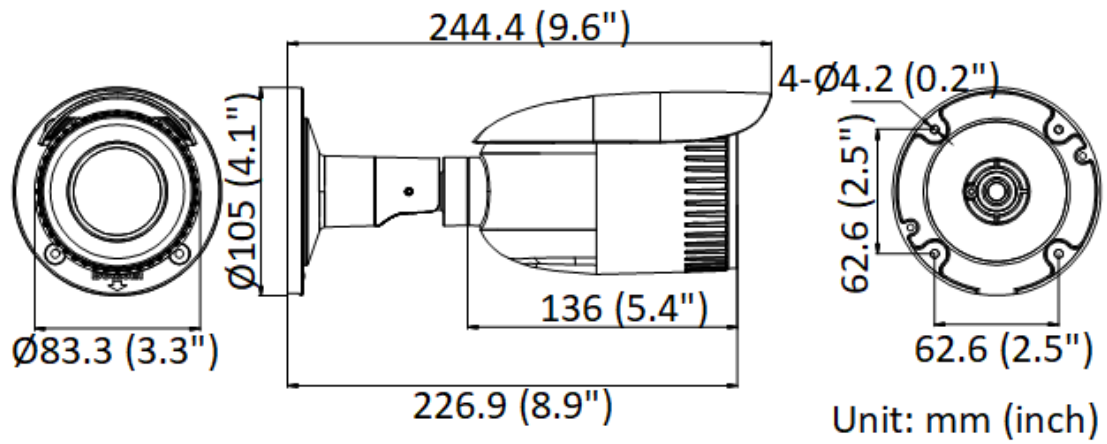

### ▪ Available Model

IPC-B640H-Z (2.8 to 1 2mm)

## ▪ Dimension