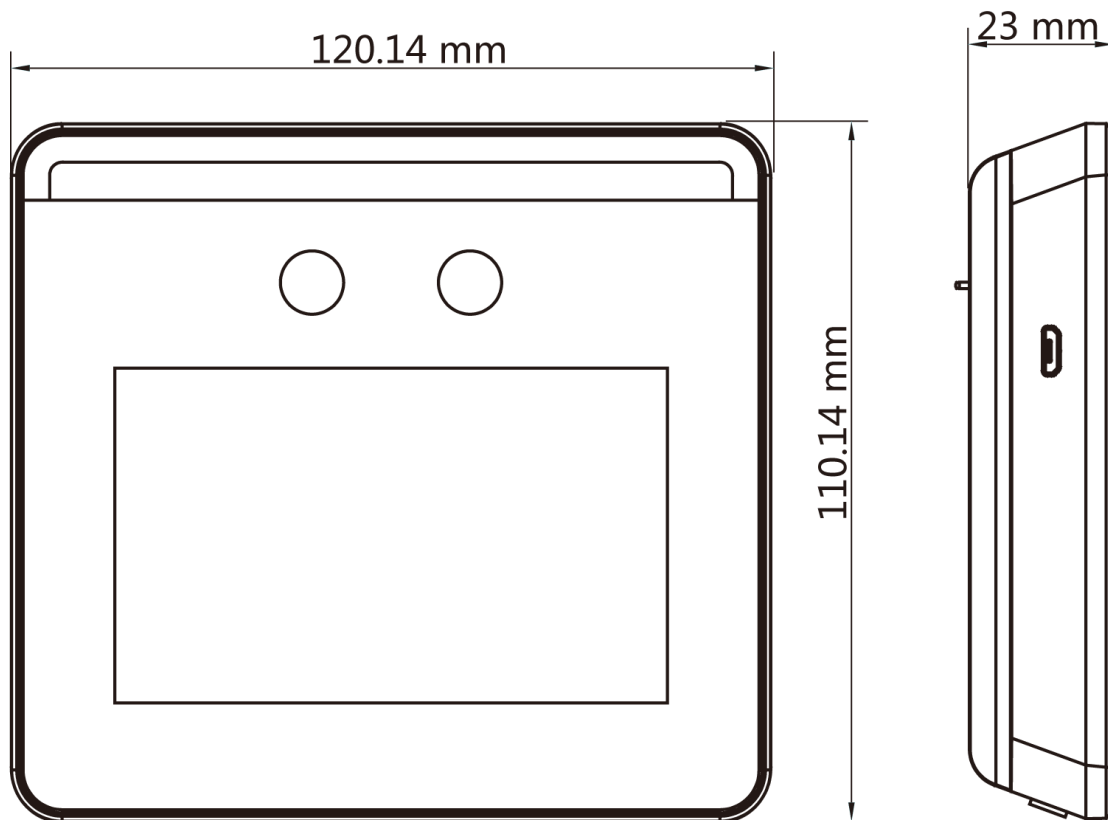

Dimension

Distributed by

HIKVISION®

Headquarters

No.555 Qianmo Road, Binjiang District,
Hangzhou 310051, China
T +86-571-8807-5998
overseasbusiness@hikvision.com

Hikvision USA
T +1-909-895-0400
sales.usa@hikvision.com

Hikvision Australia
T +61-2-8599-4233
salesau@hikvision.com

Hikvision India
T +91-22-28469900
sales@pramahikvision.com

Hikvision Canada
T +1-866-200-6690
sales.canada@hikvision.com

Hikvision Thailand
T +662-275-9949
sales.thailand@hikvision.com

Hikvision Europe
T +31-23-5542770
sales.eu@hikvision.com

Hikvision Italy
T +39-0438-6902
info.it@hikvision.com

Hikvision Brazil
T +55 11 3318-0050
Latam.support@hikvision.com

Hikvision Turkey
T +90 (216)521 7070- 7074
sales.tr@hikvision.com

Hikvision Malaysia
T +601-7652-2413
sales.my@hikvision.com

Hikvision UK & Ireland
T +01628-902140
sales.uk@hikvision.com

Hikvision South Africa
Tel: +27 (10) 0351172
sale.africa@hikvision.com

Hikvision France
T +33(0)1-85-330-450
info.fr@hikvision.com

Hikvision Kazakhstan
T +7-727-9730667
nikia.panfilov@hikvision.ru

Hikvision Vietnam
T +84-974270888
sales.vt@hikvision.com

Hikvision UAE
T +971-4-4432090
salesme@hikvision.com

Hikvision Singapore
T +65-6684-4718
sg@hikvision.com

Hikvision Spain
T +34-91-737-16-55
info.es@hikvision.com

Hikvision Tashkent
T +99-87-1238-9438
uzb@hikvision.ru

Hikvision Hong Kong
T +852-2151-1761
info.hk@hikvision.com

Hikvision Russia
T +7-495-669-67-99
saleru@hikvision.com

Hikvision Korea
T +82-(0)31-731-8817
sales.korea@hikvision.com

Hikvision Poland
T +48-22-460-01-50
info.pl@hikvision.com

Hikvision Indonesia
T +62-21-2933759
Sales.Indonesia@hikvision.com