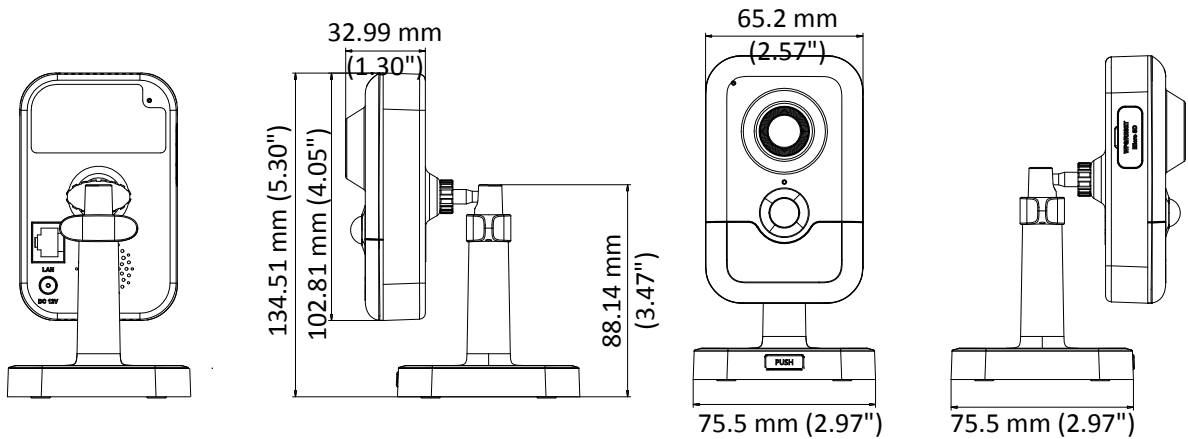

Dimension

Distributed by

HIKVISION®

Headquarters

No.555 Qianmo Road, Binjiang District,
Hangzhou 310051, China
T +86-571-8807-5998
overseasbusiness@hikvision.com

Hikvision USA
T +1-909-895-0400
sales.usa@hikvision.com

Hikvision Australia
T +61-2-8599-4233
salesau@hikvision.com

Hikvision India
T +91-22-28469900
sales@pramahikvision.com

Hikvision Canada
T +1-866-200-6690
sales.canada@hikvision.com

Hikvision Thailand
T +662-275-9949
sales.thailand@hikvision.com

Hikvision Europe
T +31-23-5542770
sales.eu@hikvision.com

Hikvision Italy
T +39-0438-6902
info.it@hikvision.com

Hikvision Brazil
T +55 11 3318-0050
Latam.support@hikvision.com

Hikvision Turkey
T +90 (216)521 7070- 7074
sales.tr@hikvision.com

Hikvision Malaysia
T +601-7652-2413
sales.my@hikvision.com

Hikvision UK & Ireland
T +01628-902140
sales.uk@hikvision.com

Hikvision South Africa
Tel: +27 (10) 0351172
sale.africa@hikvision.com

Hikvision France
T +33(0)1-85-330-450
info.fr@hikvision.com

Hikvision Kazakhstan
T +7-727-9730667
nikia.panfilov@hikvision.ru

Hikvision Vietnam
T +84-974270888
sales.vt@hikvision.com

Hikvision UAE
T +971-4-4432090
salesme@hikvision.com

Hikvision Singapore
T +65-6684-4718
sg@hikvision.com

Hikvision Spain
T +34-91-737-16-55
info.es@hikvision.com

Hikvision Tashkent
T +99-87-1238-9438
uzb@hikvision.ru

Hikvision Hong Kong
T +852-2151-1761
info.hk@hikvision.com

Hikvision Russia
T +7-495-669-67-99
saleru@hikvision.com

Hikvision Korea
T +82-(0)31-731-8817
sales.korea@hikvision.com

Hikvision Poland
T +48-22-460-01-50
info.pl@hikvision.com

Hikvision Indonesia
T +62-21-2933759
Sales.Indonesia@hikvision.com