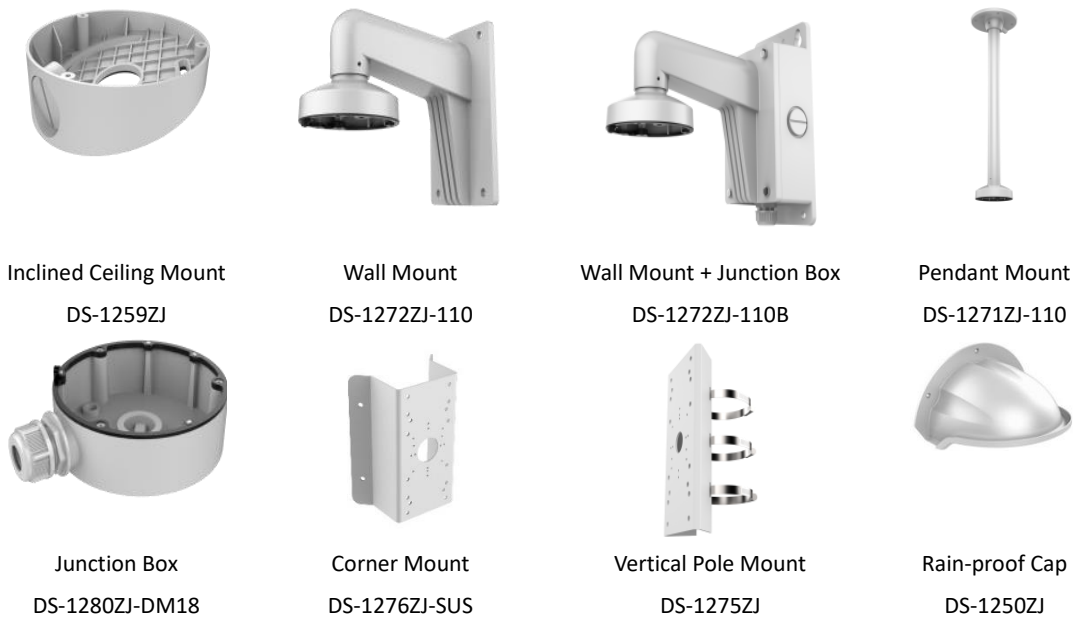

**Available Model:**

DS-2CD2123G0-I (2.8/4/6/8 mm), DS-2CD2123G0-IS (2.8/4/6/8 mm)

**Dimension**

Unit: mm (inch)

**Accessory**

Wall Mount  
DS-1258ZJ

Inclined Ceiling Mount  
DS-1259ZJ(Black)

Pendant Mount  
DS-1271ZJ-110(Black)

Wall Mount  
DS-1272ZJ-110(Black)

Corner Mount  
DS-1276ZJ-SUS(Black)

Junction Box  
DS-1280ZJ-DM18(Black)

Wall Mount  
DS-1258ZJ(Black)

Vertical Pole Mount  
DS-1275ZJ-SUS(Black)

Distributed by

**HIKVISION®**