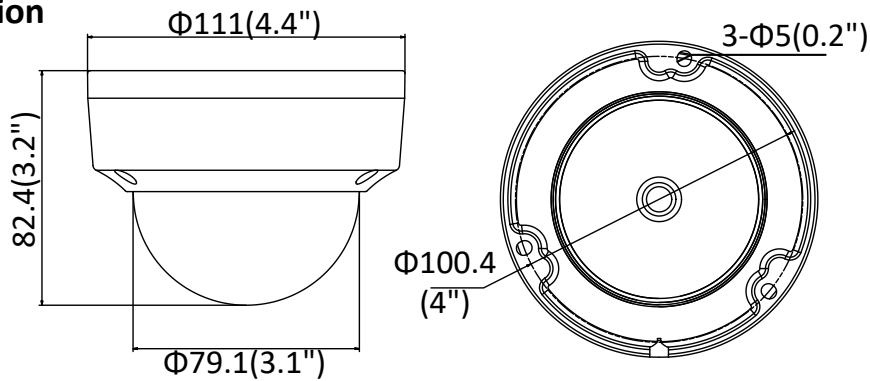

Material	Camera body: metal, bubble: plastic
Dimensions	Camera: $\Phi 111 \times 82.4$ mm ($\Phi 4.4" \times 3.2"$) Package: $134 \times 134 \times 108$ mm ($5.3" \times 5.3" \times 4.3"$)
Weight	Camera: Approx. 610 g (1.3 lb.) With Package: Approx. 820 g (1.8 lb.)

Available Model:

DS-2CD2123G0-I (2.8/4/6/8 mm), DS-2CD2123G0-IS (2.8/4/6/8 mm)

Dimension

Unit: mm (inch)

Accessory