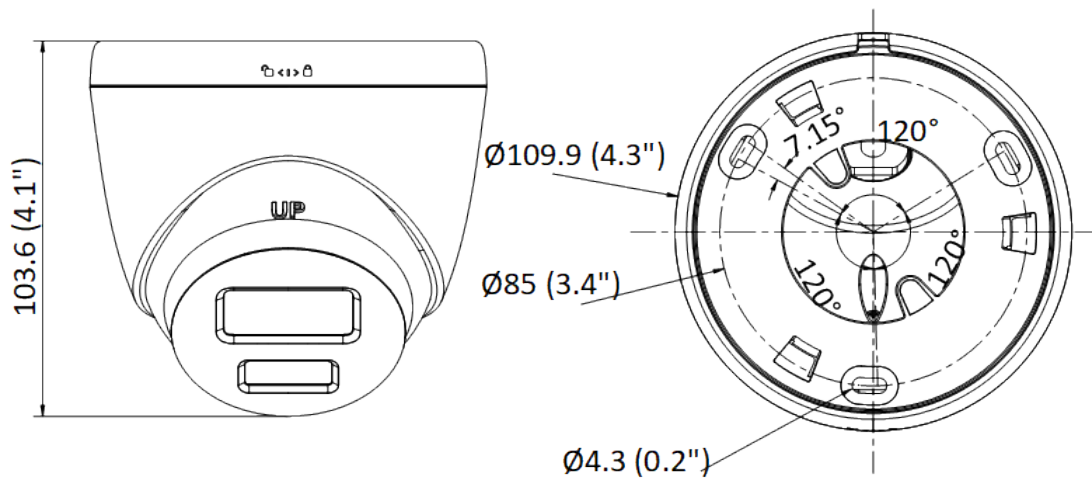

Dimension

Unit: mm (inch)

Accessory

Optional

DS-1275ZJ-SUS Vertical Pole Mount	DS-1272ZJ-110-TRS Wall Mount	DS-1276ZJ-SUS Corner Mount	DS-1280ZJ-S Junction Box	DS-1281ZJ-S Inclined Ceiling Mount