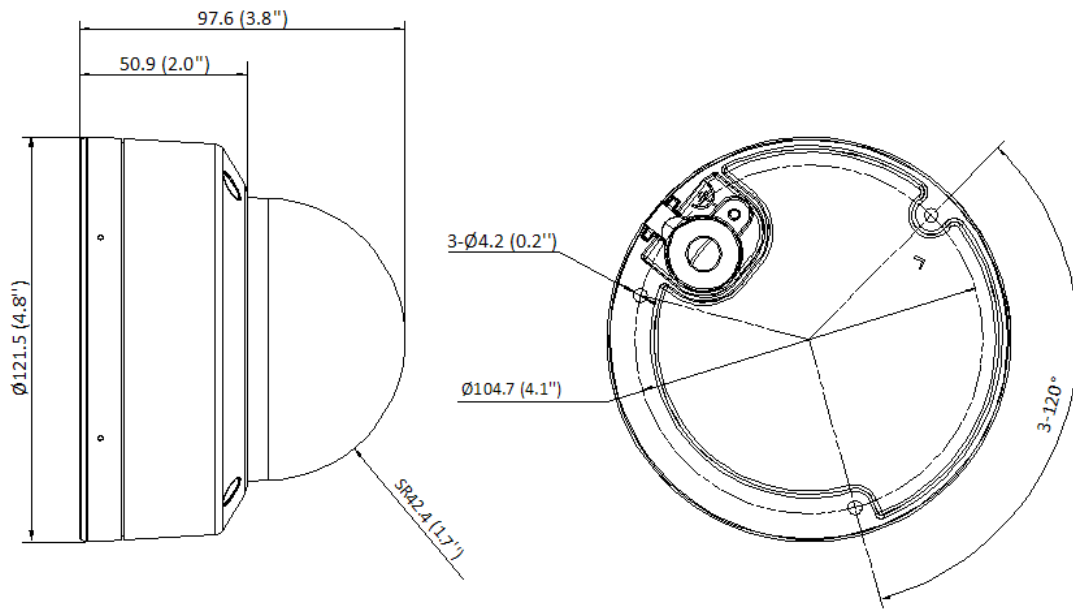

▪ **Dimension**

Unit: mm (inch)

▪ **Accessory**

▪ **Optional**

DS-1280ZJ-DM46 Junction Box	DS-1272ZJ-120 Wall Mount	DS-1271ZJ-120 Pendant Mount	DS-1253ZJ-M Rain Shade	DS-1275ZJ-SUS Vertical Pole Mount
DS-1272ZJ-120B Wall Mount