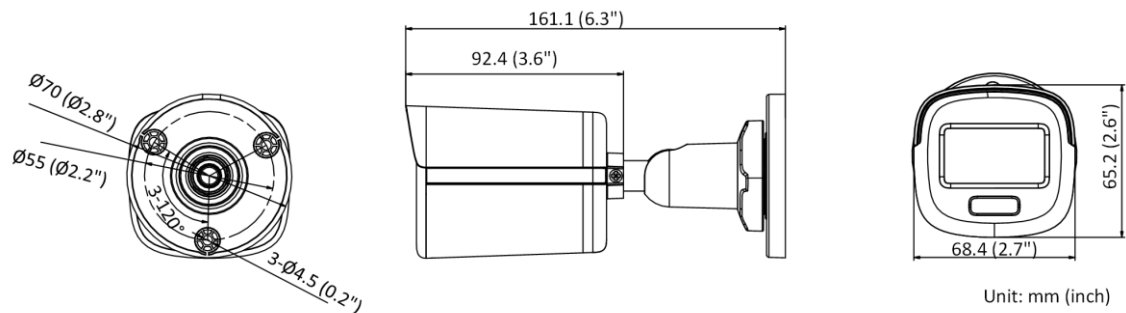

▪ Specification

Camera	
Image Sensor	1/2.7" Progressive Scan CMOS
Min. Illumination	Color: 0.001 Lux @ (F1.0, AGC ON)
Shutter Speed	1/3 s to 1/100,000 s
Angle Adjustment	Pan: 0° to 360°, tilt: 0° to 90°, rotate: 0° to 360°
Slow Shutter	Yes
P/N	P/N
Wide Dynamic Range	120 dB
Lens	
Lens Type & FOV	2.8 mm, horizontal FOV 102°, vertical FOV 54°, diagonal FOV 121° 4 mm, horizontal FOV 80°, vertical FOV 43°, diagonal FOV 95°
Aperture	F1.0
Lens Mount	M12
Aperture Type	Fixed
Depth of Focus	2.8 mm: 3.1 m to ∞ 4 mm: 3.6 m to ∞
Illuminator	
Smart Supplement Light	Yes
Supplement Light	White
White Light Range	Up to 30 m
Video	
Main Stream	50Hz:12.5fps(2560 × 1920) 20 fps (2560 × 1440) 25 fps (2304 × 1296, 1920 × 1080, 1280 × 720) 60Hz: 15fps(2560 × 1920) 20 fps (2560 × 1440) 30 fps (2304 × 1296, 1920 × 1080, 1280 × 720)
Sub Stream	50Hz: 25 fps (640 × 480, 640 × 360, 320 × 240) 60Hz: 30 fps (640 × 480, 640 × 360, 320 × 240) * Note: The frame rate of the sub-stream cannot exceed the maximum frame rate of the current main stream.
Video Compression	Main stream: H.265+/H.265/H.264+/H.264 Sub-stream: H.265/H.264/MJPEG
Video Bit Rate	32 Kbps to 8 Mbps
H.264 Type	Baseline Profile/Main Profile/High Profile
H.265 Type	Main Profile
Region of Interest (ROI)	1 fixed region for main stream
Network	
Simultaneous Live View	Up to 6 channels
API	ONVIF (PROFILE S), ISAPI, SDK
Protocols	TCP/IP, ICMP, HTTP, FTP, DHCP, DNS, DDNS, RTP, RTSP, RTCP, NTP, UPnP, SMTP, IGMP, QoS, IPv6, UDP, Bonjour, SSL/TLS
User/Host	Up to 32 users. 3 user levels: administrator, operator and user

▪ Available Model

DS-2CD1057G0-L(2.8 mm, 4 mm)

▪ Dimension

▪ Accessory

DS-1280ZJ-XS
Junction Box

Distributed by

HIKVISION®

Headquarters