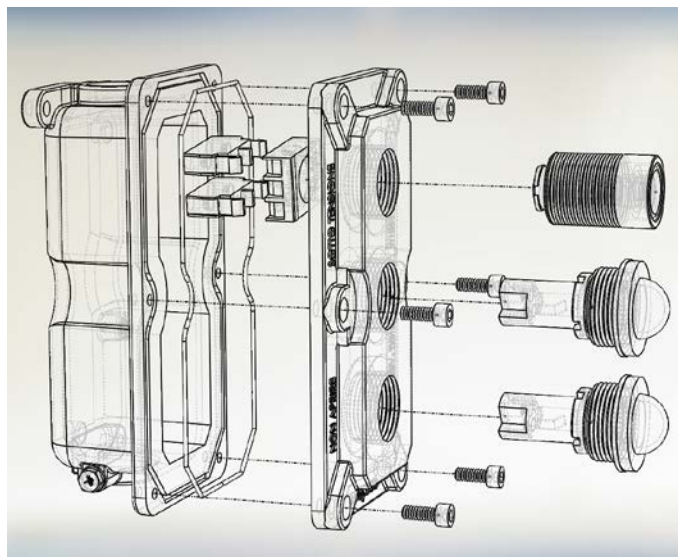

### MECHANICAL FEATURES OF ENCLOSURES

<b>Body and lid:</b>	Low copper content aluminium alloy, complete with wall fastening lugs.
<b>Gaskets:</b>	Acid, hydrocarbon and high temperature resistant silicon positioned between the body and the cover
<b>Certification label:</b>	Adhesive affixed to external surface
<b>Screws:</b>	Stainless steel
<b>Earth screw:</b>	Internal and external stainless steel
<b>Coating:</b>	Polyester RAL 7035 (Light grey)
<b>Threaded entries:</b>	One upper and one lower $\varnothing$ 3/4"
<b>Resistenza alla corrosione:</b>	The STANDARD of the aluminium alloy used by Cortem has passed the tests required by standards EN60068-2-30 (hot-humid cycles) and EN60068-2-11 (salt fog test)

### MECHANICAL FEATURES OF CONTROL AND SIGNALLING DEVICES

<b>Pushbutton:</b>	Coloured nylon
<b>Illuminated pushbutton:</b>	Clear coloured polycarbonate
<b>Outer body:</b>	Aluminium
<b>Internal bushing and pin:</b>	Stainless steel
<b>Gaskets:</b>	Acid and hydrocarbon resistant NBR
<b>Station assembly:</b>	Screwed onto cover
<b>Contact assembly:</b>	snap action on a dedicated flange to ensure the quick connection of entire contacts block to the station
<b>External body lens:</b>	Impact and UV resistant polycarbonate lens, coloured or transparent

### ELECTRICAL FEATURES

<b>Contacts for pushbuttons:</b>	Max. 25A 600 V
<b>Indicator lights:</b>	24/250V, 3W