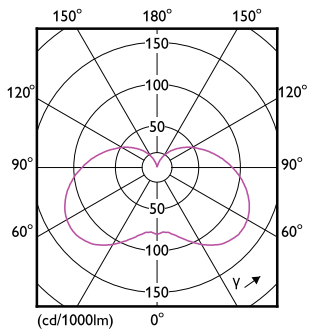

LEDcandle LATAM 3,5W B35 E14 827 FR-GUL

LEDcandle LATAM B35 3,5W E14 827 FR-LDD