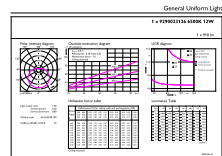

Datos fotométricos

Spectral Power Distribution Colour

General uniform lighting