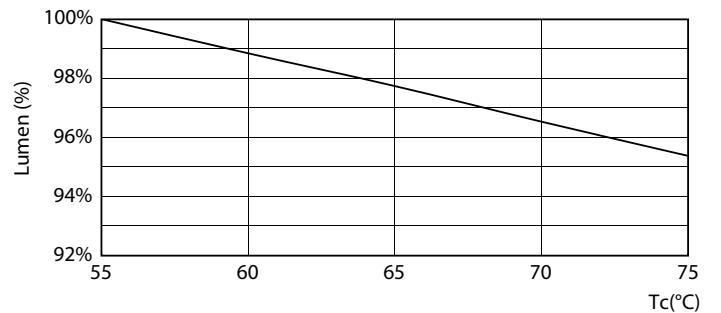

## Lifetime

Life Expectancy Diagram

LEDtube 30K LifetimeVsTc

LEDtube 30K FailureRate

LEDtube COR 8W 30K LumenVsTc