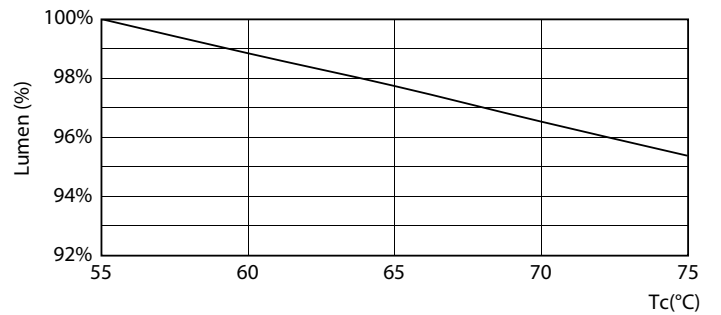

## Lifetime

Life Expectancy Diagram

LEDtube 30K LifetimeVsTc

LEDtube 30K FailureRate

LEDtube COR 8W 30K LumenVsTc