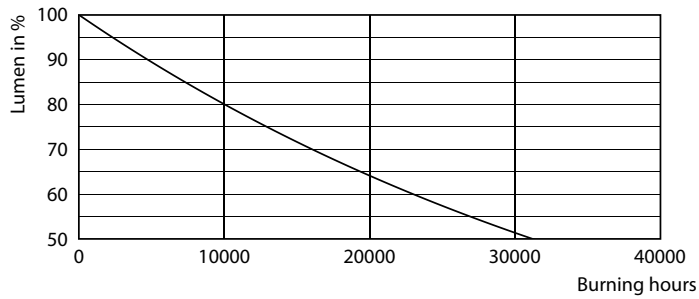

Lifetime

LEDtube 15K FailureRate

LEDtube 15K

LEDtube 15K LumenVsTc

LEDtube 15K LifetimeVsTc

LEDtube 15K

Tubos LED Ecofit T8