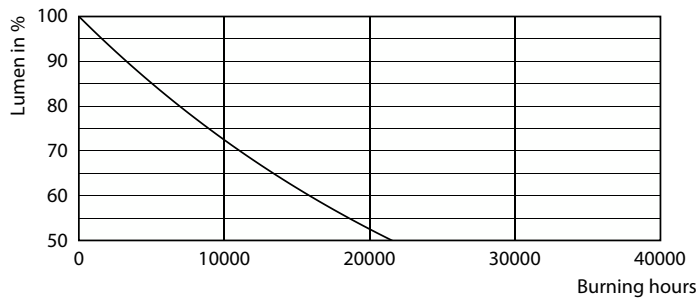

### Product data

General information	
Base	E26 [ Single Contact Medium Screw]
EU RoHS compliant	Yes
Nominal Lifetime (Nom)	10950 h
Switching Cycle	50000X
Light technical	
Color Code	Green
Initial lumen (Nom)	- lm
Color Designation	Green
Luminous Efficacy (rated) (Nom)	90 lm/W
Color Consistency	<6
Color Rendering Index (Nom)	-
LLMF At End Of Nominal Lifetime (Nom)	70 %
Operating and electrical	
Input Frequency	60 Hz
Power (Rated) (Nom)	13.5 W
Lamp Current (Nom)	165 mA
Wattage Equivalent	90 W
Starting Time (Nom)	0.5 s
Warm Up Time to 60% Light (Nom)	0.5 s
Power Factor (Nom)	0.5

## Photometric data

LEDspots 13,5W E26 PAR38 Green

LEDspots 13,5W E26 PAR38 Green

## Lifetime

Lumen Maintenance Diagram

Life Expectancy Diagram