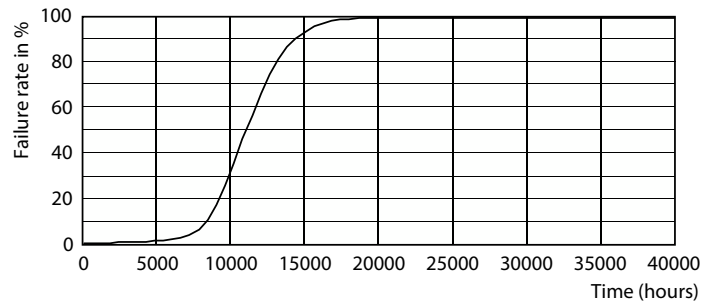

### Product data

General information	
Base	E26 [ Single Contact Medium Screw]
EU RoHS compliant	Yes
Nominal Lifetime (Nom)	10950 h
Switching Cycle	50000X
Light technical	
Color Code	Green
Initial lumen (Nom)	- lm
Color Designation	Green
Luminous Efficacy (rated) (Nom)	90 lm/W
Color Consistency	<6
Color Rendering Index (Nom)	-
LLMF At End Of Nominal Lifetime (Nom)	70 %
Operating and electrical	
Input Frequency	60 Hz
Power (Rated) (Nom)	13.5 W
Lamp Current (Nom)	165 mA
Wattage Equivalent	90 W
Starting Time (Nom)	0.5 s
Warm Up Time to 60% Light (Nom)	0.5 s
Power Factor (Nom)	0.5

## Photometric data

LEDspots 13,5W E26 PAR38 Green

LEDspots 13,5W E26 PAR38 Green

## Lifetime

Lumen Maintenance Diagram

Life Expectancy Diagram