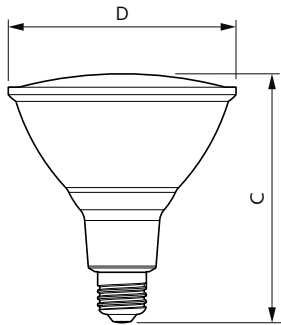

Party Spot

Numerator - Packs per outer box	4
Material Nr. (12NC)	929001306713
Net Weight (Piece)	0.849 lb

Dimensional drawing

13.5PAR38/PER/GREEN/ND/ULW/G/120V 4/1FB

Product	D	C
13.5PAR38/PER/GREEN/ND/ULW/G/120V 4/1FB	4-13/16 in	5-1/4 in