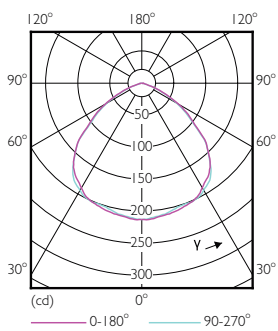

Photometric data

LEDspots 13,5W E26 PAR38 Green