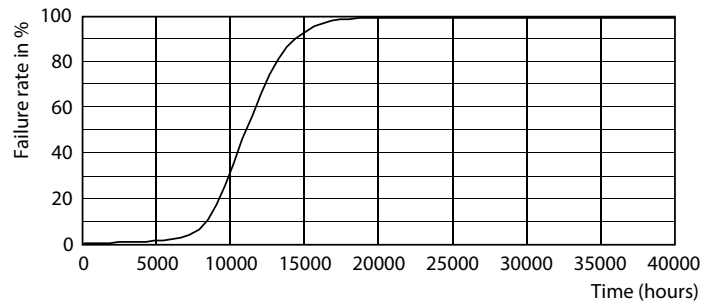

Product data

General information	
Cap-Base	E26 [Single Contact Medium Screw]
EU RoHS compliant	Yes
Nominal Lifetime (Nom)	10950 h
Switching Cycle	50000X
Light technical	
Color Code	Blue
Luminous Flux (Nom)	- lm
Color Designation	Blue
Luminous Efficacy (rated) (Nom)	90 lm/W
Color Consistency	<6
Color Rendering Index (Nom)	-
LLMF At End Of Nominal Lifetime (Nom)	70 %
Operating and electrical	
Input Frequency	60 Hz
Power (Nom)	13.5 W
Lamp Current (Nom)	165 mA
Wattage Equivalent	90 W
Starting Time (Nom)	0.5 s
Warm Up Time to 60% Light (Nom)	0.5 s
Power Factor (Nom)	0.5

Party Spot

Material Nr. (12NC)	929001306513
Net Weight (Piece)	0.385 kg

Dimensional drawing

13.5PAR38/PER/BLUE/ND/ULW/G/120V 4/1FB

Product	D	C
13.5PAR38/PER/BLUE/ND/ULW/G/120V 4/1FB	122 mm	132 mm

Photometric data

LEDspots 13,5W E26 PAR38 Blue

LEDspots 13,5W E26 PAR38 Blue

Lifetime

Lumen Maintenance Diagram

Life Expectancy Diagram

Party Spot