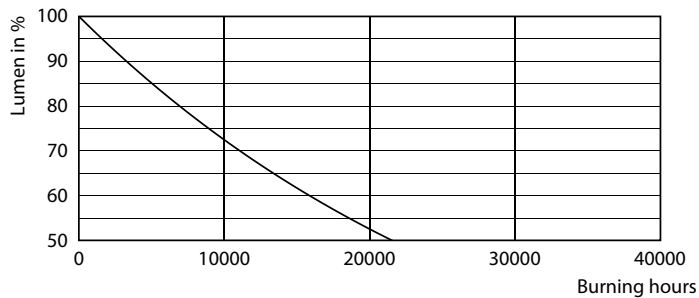

Product data

General information	
Cap-Base	E26 [Single Contact Medium Screw]
EU RoHS compliant	Yes
Nominal Lifetime (Nom)	10950 h
Switching Cycle	50000X
Light technical	
Color Code	Blue
Luminous Flux (Nom)	- lm
Color Designation	Blue
Luminous Efficacy (rated) (Nom)	90 lm/W
Color Consistency	<6
Color Rendering Index (Nom)	-
LLMF At End Of Nominal Lifetime (Nom)	70 %
Operating and electrical	
Input Frequency	60 Hz
Power (Nom)	13.5 W
Lamp Current (Nom)	165 mA
Wattage Equivalent	90 W
Starting Time (Nom)	0.5 s
Warm Up Time to 60% Light (Nom)	0.5 s
Power Factor (Nom)	0.5

Party Spot

Material Nr. (12NC)	929001306513
Net Weight (Piece)	0.385 kg

Dimensional drawing

13.5PAR38/PER/BLUE/ND/ULW/G/120V 4/1FB

Product	D	C
13.5PAR38/PER/BLUE/ND/ULW/G/120V 4/1FB	122 mm	132 mm

Photometric data

LEDspots 13,5W E26 PAR38 Blue

LEDspots 13,5W E26 PAR38 Blue

Lifetime

Lumen Maintenance Diagram

Life Expectancy Diagram

Party Spot