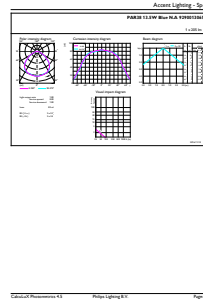

Party Spot

Material Nr. (12NC)	929001306513
Net Weight (Piece)	0.385 kg

Dimensional drawing

13.5PAR38/PER/BLUE/ND/ULW/G/120V 4/1FB

Product	D	C
13.5PAR38/PER/BLUE/ND/ULW/G/120V 4/1FB	122 mm	132 mm

Photometric data

LEDspots 13,5W E26 PAR38 Blue

LEDspots 13,5W E26 PAR38 Blue

Lifetime

Lumen Maintenance Diagram

Life Expectancy Diagram

Party Spot