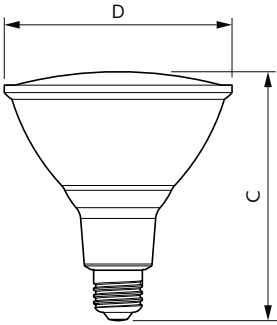

Party Spot

13.5PAR38/PER/BLUE/ND/ULW/G/120V 4/1FB

Philips 13.5-watt PAR 38s provide bright colorful light perfect for special occasions, parties and holidays. These PAR 38 lamps are available in up to four different colors and offer a festive touch to your home lighting. Brighten up your home and celebrate with color using these energy saving LED bulbs.

Product data

General information	
Cap-Base	E26 [Single Contact Medium Screw]
EU RoHS compliant	Yes
Nominal Lifetime (Nom)	10950 h
Switching Cycle	50000X
Light technical	
Color Code	Blue
Luminous Flux (Nom)	- lm
Color Designation	Blue
Luminous Efficacy (rated) (Nom)	90 lm/W
Color Consistency	<6
Color Rendering Index (Nom)	-
LLMF At End Of Nominal Lifetime (Nom)	70 %
Operating and electrical	
Input Frequency	60 Hz
Power (Nom)	13.5 W
Lamp Current (Nom)	165 mA
Wattage Equivalent	90 W
Starting Time (Nom)	0.5 s
Warm Up Time to 60% Light (Nom)	0.5 s
Power Factor (Nom)	0.5

Voltage (Nom)	120 V
Temperature	
T-Case Maximum (Nom)	69 °C
Controls and dimming	
Dimmable	No
Mechanical and housing	
Bulb Finish	Blue
Bulb Material	Glass
Bulb Shape	PAR38 [PAR 4.75 inch/121mm]
Approval and application	
Suitable For Accent Lighting	Yes
Energy Consumption kWh/1000 h	- kWh
Product data	
Order product name	13.5PAR38/PER/BLUE/ND/ULW/G/120V 4/1FB
EAN/UPC - Product	046677469078
Order code	929001306513
Numerator - Quantity Per Pack	1
Numerator - Packs per outer box	4

Party Spot

Material Nr. (12NC)	929001306513
Net Weight (Piece)	0.385 kg

Dimensional drawing

13.5PAR38/PER/BLUE/ND/ULW/G/120V 4/1FB

Product	D	C
13.5PAR38/PER/BLUE/ND/ULW/G/120V 4/1FB	122 mm	132 mm

Photometric data