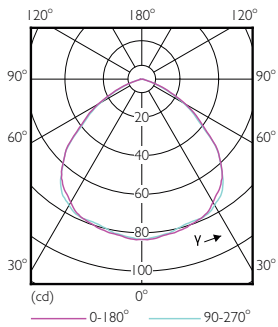

Product data

General information	
Cap-Base	E26 [Single Contact Medium Screw]
EU RoHS compliant	Yes
Nominal Lifetime (Nom)	10950 h
Switching Cycle	50000X
Light technical	
Color Code	Blue
Luminous Flux (Nom)	- lm
Color Designation	Blue
Luminous Efficacy (rated) (Nom)	90 lm/W
Color Consistency	<6
Color Rendering Index (Nom)	-
LLMF At End Of Nominal Lifetime (Nom)	70 %
Operating and electrical	
Input Frequency	60 Hz
Power (Nom)	13.5 W
Lamp Current (Nom)	165 mA
Wattage Equivalent	90 W
Starting Time (Nom)	0.5 s
Warm Up Time to 60% Light (Nom)	0.5 s
Power Factor (Nom)	0.5

Party Spot

Material Nr. (12NC)	929001306513
Net Weight (Piece)	0.385 kg

Dimensional drawing

13.5PAR38/PER/BLUE/ND/ULW/G/120V 4/1FB

Product	D	C
13.5PAR38/PER/BLUE/ND/ULW/G/120V 4/1FB	122 mm	132 mm

Photometric data

LEDspots 13,5W E26 PAR38 Blue

LEDspots 13,5W E26 PAR38 Blue

Lifetime

Lumen Maintenance Diagram

Life Expectancy Diagram

Party Spot