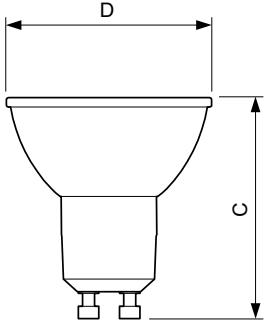

Dicroica LED GU10 Essential

Material Nr. (12NC)	929001266461
Net Weight (Piece)	0,058 kg

Plano de dimensiones

LEDspot GU10 6-50W D 830 35D 120V 1PF/6

Product	D	C
LEDspot GU10 6-50W D 830 35D 120V 1PF/6	50 mm	53 mm