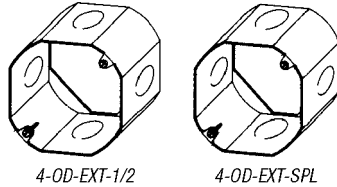

### 4" Round and Octagon Box Covers

CAT. NO.	RAISED (IN.)	DESCRIPTION	CU. IN. CAP.	STD. CTN.
54 C 1	—	Flat, blank	—	50
54 C 6	—	Flat, with 1/2" KO	—	50
54 C 7	3/4	With 1/2" KO	3.5	25
54 C 3 1/2	1/2	Center blanked with tapped ears on 2 3/4" centers	3.0	25
54 C 3	3/4	Center blanked with tapped ears on 2 3/4" centers	3.5	25
54 C 3 1	1	Center blanked with tapped ears 2 3/2" centers	5.8	25
54 C 3 1 1/4	1 1/4	Center blanked with tapped ears on 2 3/2" centers	7.3	25
54 C 14	3/4	For single device	3.5	25
5401-LR	—	Flat, center blanked for single receptacle — 1 1/2" dia. hole	—	25
5402 LR	—	Flat, center blanked for duplex receptacle	—	25

For swivel covers, see accessories section on **page A-46**.

### 4" Octagon Box Extension Rings

551511/2-25      55151 1/2 3/4

CAT. NO.	DEPTH (IN.)	CU. IN. CAPACITY	KNOCKOUTS (IN.)		STD. CTN.
			EA. SIDE CONDUIT	EA. END CONDUIT	
<i>With Conduit KOs</i>					
551511/2-25	1 1/2	15.8	1-1/2	1-1/2	50
55151 1/2 3/4	1 1/2	15.8	1-1/2	1-3/4	25

### 4" Octagon Box Extension Rings

4-OD-EXT-1/2      4-OD-EXT-SPL

CAT. NO.	DEPTH (IN.)	CU. IN. CAPACITY	DESCRIPTION	CONSTRUCTION TYPE	STD. CTN.
4-OD-EXT-1/2	2 1/2	21.5	<b>Extension Ring</b> One 1/2" KO in each of four sides*	Drawn	25
4-OD-EXT-SPL	2 1/2	21.5	<b>Extension Ring</b> One 1/2" KO in each of two opposite sides and one 3/4" KO in other two sides*	Drawn	25