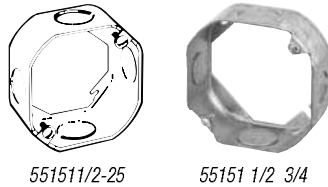

4" Octagon Box Extension Rings

551511/2-25   55151 1/2 3/4

CAT. NO.	DEPTH (IN.)	CU. IN. CAPACITY	KNOCKOUTS (IN.)		STD. CTN.
			EA. SIDE CONDUIT	EA. END CONDUIT	
<i>With Conduit KOs</i>					
551511/2-25	1 1/2	15.8	1-1/2	1-1/2	50
55151 1/2 3/4	1 1/2	15.8	1-1/2	1-3/4	25