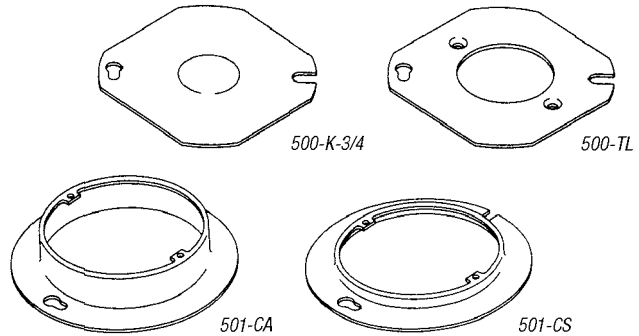

4" Octagon Box Rings and Covers

CAT. NO.	CU. IN. CAPACITY	DESCRIPTION	STD. CTN.
500-K-3/4	—	Flat — 4" octagonal One 1/4" KO in center*	50
500-TL	—	Flat — 4" octagonal Four-wire twistlock in center. Screw holes countersunk. Opening 1.594" diameter*	25
501-CA	4.5	3/4" raised — 4" diameter Open plaster ring with ears. Ears tapped 3/32"-2 3/32" on centers. Special screw-lock feature in slots*	25
501-CS	1.5	1/4" raised — 4" diameter Open plaster ring with ears. Ears tapped 3/32"-2 3/32" on centers. Special screw-lock feature in slots*	25

*Fits any Steel City® 4" octagonal outlet box or extension ring.