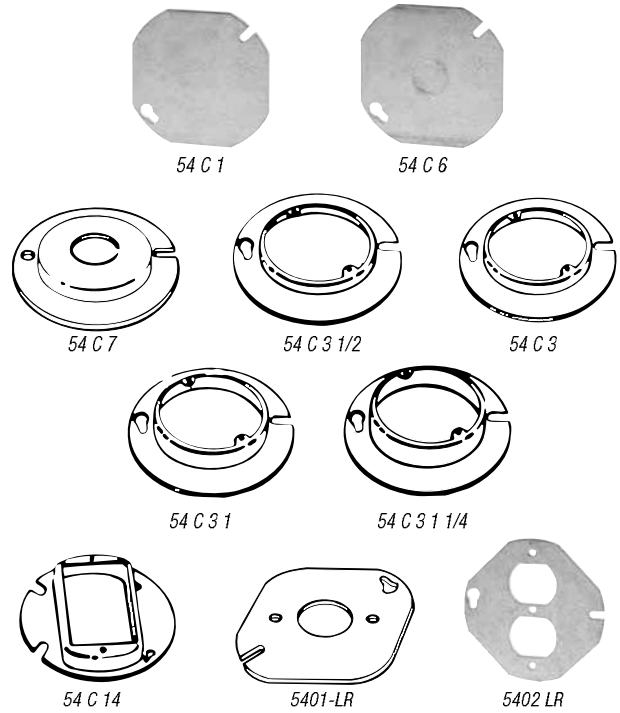

Round/Octagon Boxes and Accessories

4" Round and Octagon Box Covers

CAT. NO.	RAISED (IN.)	DESCRIPTION	CU. IN. CAP.	STD. CTN.
54 C 1	—	Flat, blank	—	50
54 C 6	—	Flat, with 1/2" KO	—	50
54 C 7	3/4	With 1/2" KO	3.5	25
54 C 3 1/2	1/2	Center blanked with tapped ears on 2 3/4" centers	3.0	25
54 C 3	3/4	Center blanked with tapped ears on 2 3/4" centers	3.5	25
54 C 3 1	1	Center blanked with tapped ears 2 3/2" centers	5.8	25
54 C 3 1 1/4	1 1/4	Center blanked with tapped ears on 2 3/2" centers	7.3	25
54 C 14	3/4	For single device	3.5	25
5401-LR	—	Flat, center blanked for single receptacle — 1 1/2" dia. hole	—	25
5402 LR	—	Flat, center blanked for duplex receptacle	—	25

For swivel covers, see accessories section on **page A-46**.