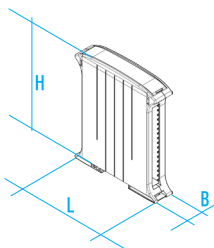

Composizione Kit: il Kit comprende base, coperchio, gancio, molla, accessori laterali, pannello frontale

Kit composition: kit includes base, cover, hook, spring, lateral accessories, front panel.

MONTAGGIO/ASSEMBLY

SMONTAGGIO/DISASSEMBLY

DIMENSIONI B/B DIMENSIONS: 45 mm
DIMENSIONI L/L DIMENSIONS: 101 mm
DIMENSIONI H/H DIMENSIONS: 119,5 mm

TIPO GUIDA DIN/DIN RAIL TYPE: Norme EN 60715/EN 60715 NORM
NORMA CONTENITORE/ENCLOSURE STANDARD: Norme DIN 43883/43883 DIN NORM